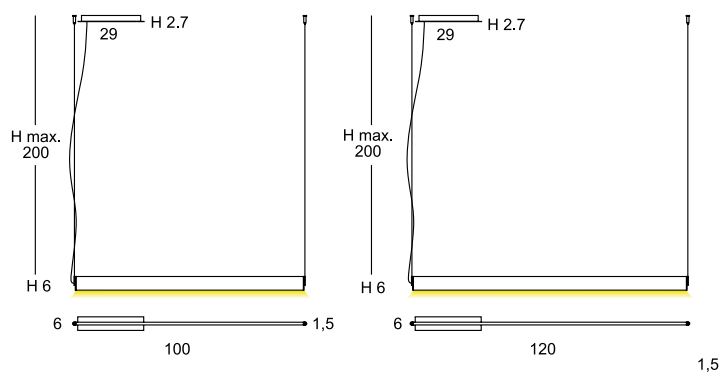

Manolo
Manolo

COLGANTE

Perfil de aluminio con difusor acrílico
Sistema de rotación 350°
Disponible en blanco mate o recubierto de madera de roble natural

SUSPENSION

Slim aluminium profile with satin acrylic diffuser
Rotating system 350° with bare hands. Fitting can be orientated and fixed any angle.
Available in matt white or with natural oak wooden veneer
LED PCB