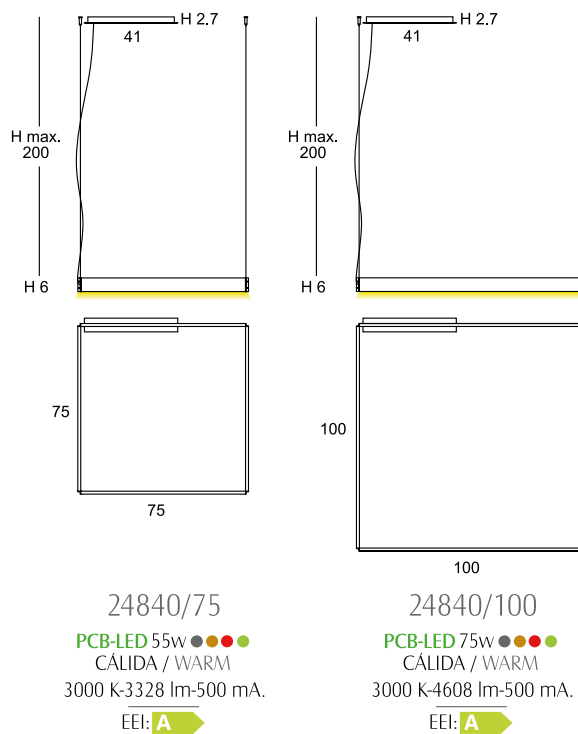

● NO dim ● dim 1-10v ● dim DALI ● dim PUSH

ACABADOS / FINISH

aluminio / aluminium

☐ **BM** blanco mate / matt white

☒ **RG** plata - madera roble natural / silver - natural oak wood