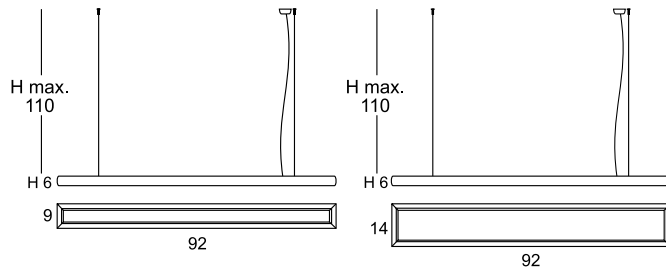

Aluminium

DESIGN OLE! TEAM

COLGANTE.

Perfil de aluminio extrusionado.

SUSPENSION.

Curved aluminium profile with satined pmma diffuser.

90019/R90-F1

G5 1x39w

EEL: A+...A

90019/R90-F2

G5 2x39w

EEL: A+...A