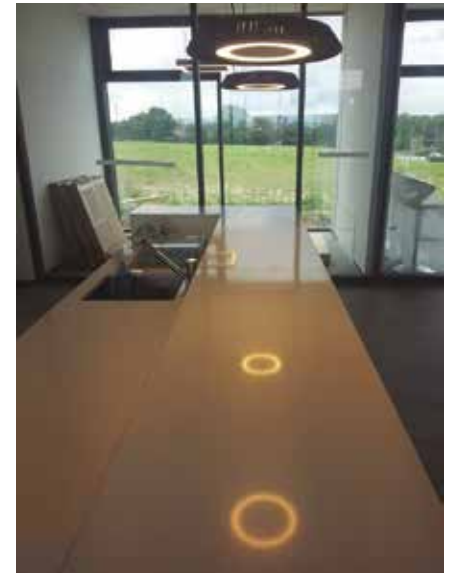

COLGANTE

Estructura metálica, trenzada con cuerda de diferentes colores y tecnología LED.

SUSPENSION

LED suspension with pmma diffuser and decorative braided cords lampshade.
Multi-colors cords card for projects.

22624

PCB-LED21w ●
CÁLIDA / WARM

3000 K-1728 lm-350 mA.

EEL: **A**

● NO dim