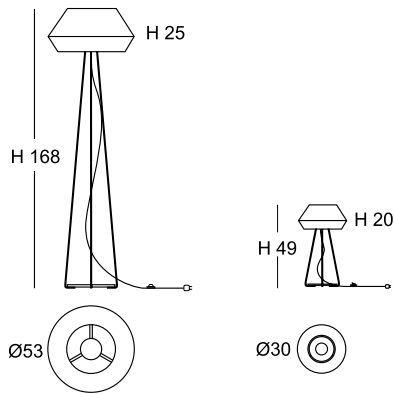

LÁMPARA DE PIE Y SOBREMESA.

Estructura metálica. Trenzado artesanal

FLOOR & TABLE LAMP.

Handmade lampshade with color braided cords

Metal base with painted texture

22002

● E27 LED1x10w

● E27 1x20w

EEI: A+...A

22001

● E27 LED1x10w

● E27 1x15w Ø8cm

EEI: A+...A

ACABADOS / FINISH

metal / metal

☐ **BT** blanco texturado / white

cuerdas / cords

☐ **G** gris / grey

☐ **BG** beige / beige

☐ **RJ** rojo / red

☐ **N** negro / black

☐ **V** verde / green

☐ **MO** morado / purple

☐ **M** marsala / marsala