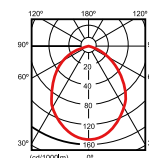

ACABADOS / FINISH

*metacrilato / pmma

ST satinado / satinated

metal / metal

C cromo / chrome

NS níquel sat. / satin nickel

BM blanco mate / matt white

3000K ● CÁLIDA (se identifica con C delante la de referencia)
WARM (indicate C before the reference number)
4000K ● NEUTRA (se identifica con N delante la de referencia)
NEUTRAL (indicate N before the reference number)

.LDT
Ficheros fotométricos
Photometric files
www.olebyfm.com