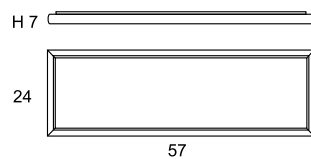

Aluminium
Aluminium

PLAFÓN.

Perfil de aluminio extrusionado.

SURFACE CEILING LIGHT.

Curved aluminium profile.

Satined glass or pmma diffuser, pending on model.

17019/R60

● E27 LED 4x6w Ø5cm