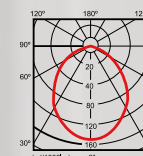

PL plata / silver

350°

.LDT
Ficheros fotométricos
Photometric files
www.olebyfm.com

Diseño versátil apropiado tanto para techos horizontales e inclinados, paredes o para lectura. Orientable basculante.

Surface design suitable for ceiling, sloping ceiling or wall, even as reading lamp or wall-washer. Rotatable and tiltable, you may focus the light wherever area at the space around.