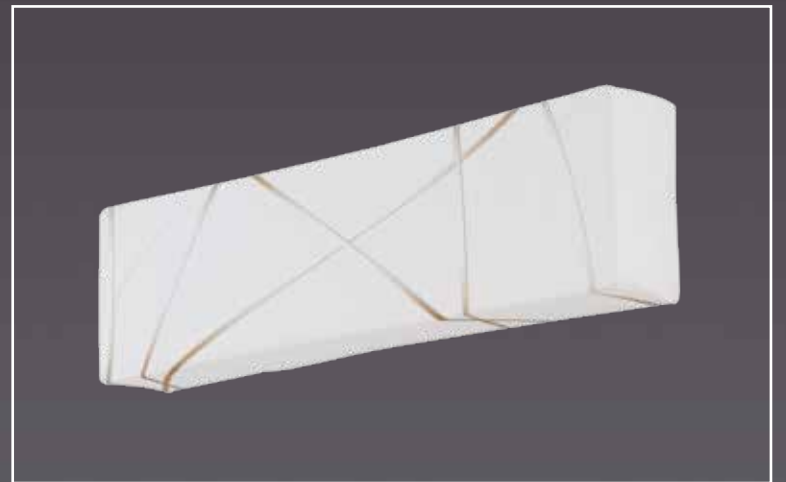

Removable and washable stretching fabric.

Suitable for horizontal, vertical or sloping surfaces.

● NO dim ● dim 1-10v ● dim DALI ● dim PUSH

ACABADOS / FINISH

tela / fabric

 **LM** Lazo marrón / brown bow

Plane
Plane
DESIGN OLE! TEAM