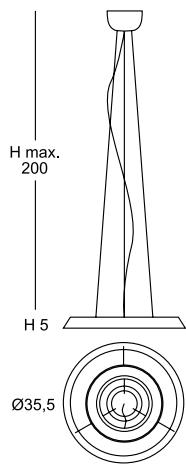

COLGANTE

Estructura metálica, trenzada con cuerda de diferentes colores y tecnología LED.

SUSPENSION

LED suspension with pmma diffuser and decorative braided cords lampshade.
Multi-colors cords card for projects.

22624

PCB-LED21w ●
CÁLIDA / WARM

3000 K-1728 lm-350 mA.

EEL: **A**

● NO dim