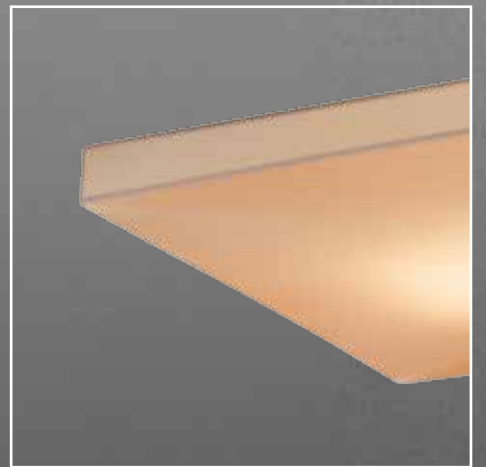

PLAFÓN - APLIQUE.

Estructura metálica recubierta de tela elástica.

SURFACE LIGHT.

Removable and washable stretching fabric.

Suitable for horizontal, vertical or sloping surfaces.

20010/30

● E27 LED
2x10w Ø6cm