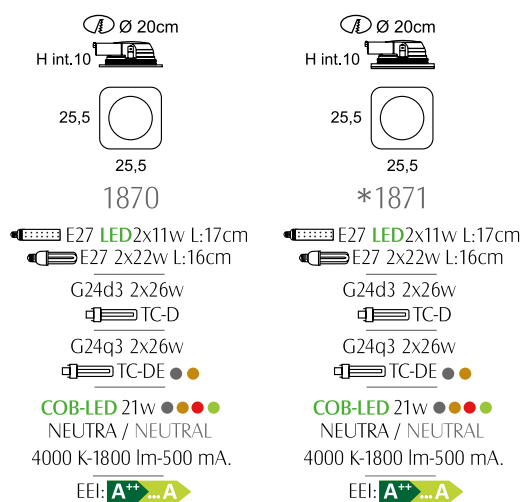

RECESSED DOWNLIGHT.

Glossy extraclear glass.
External IP43 / IP20 behind ceiling. Decorative effect of indirect light adding optional transparent pmma behind the glass.
Circular cut out.