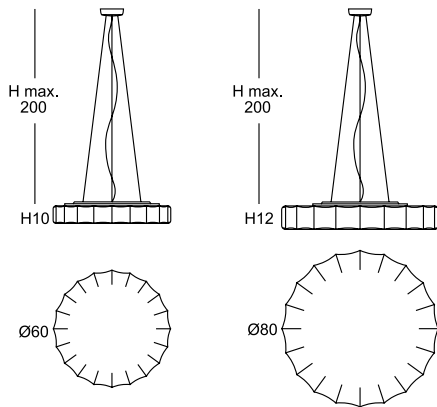

COLGANTE.

Estructura metálica recubierta de tela elástica blanca o serigrafiada.

SUSPENSION.

Removable and washable stretching fabric.

23030/60
23031/60
23032/60
23033/60

● E27 LED
3x10w Ø6cm

● PCB-LED20w ●
NEUTRA / NEUTRAL
4000 K-1600 lm-700 mA.
EEI: **A++...A**

23030/80
23031/80
23032/80
23033/80

● E27 LED
3x10w Ø6cm

● PCB-LED20w ●
NEUTRA / NEUTRAL
4000 K-1600 lm-700 mA.
EEI: **A++...A**

● NO dim

ACABADOS / FINISH

metal / metal

BM blanco mate / matt white

NS Niquel sat. / satin nickel

tela / fabric

BO blanco óptico / optical white
23030

OC ondas color / colour waves
23031

R rosetón / ceiling rose
23032

CM cintas marrón / brown stripes
23033