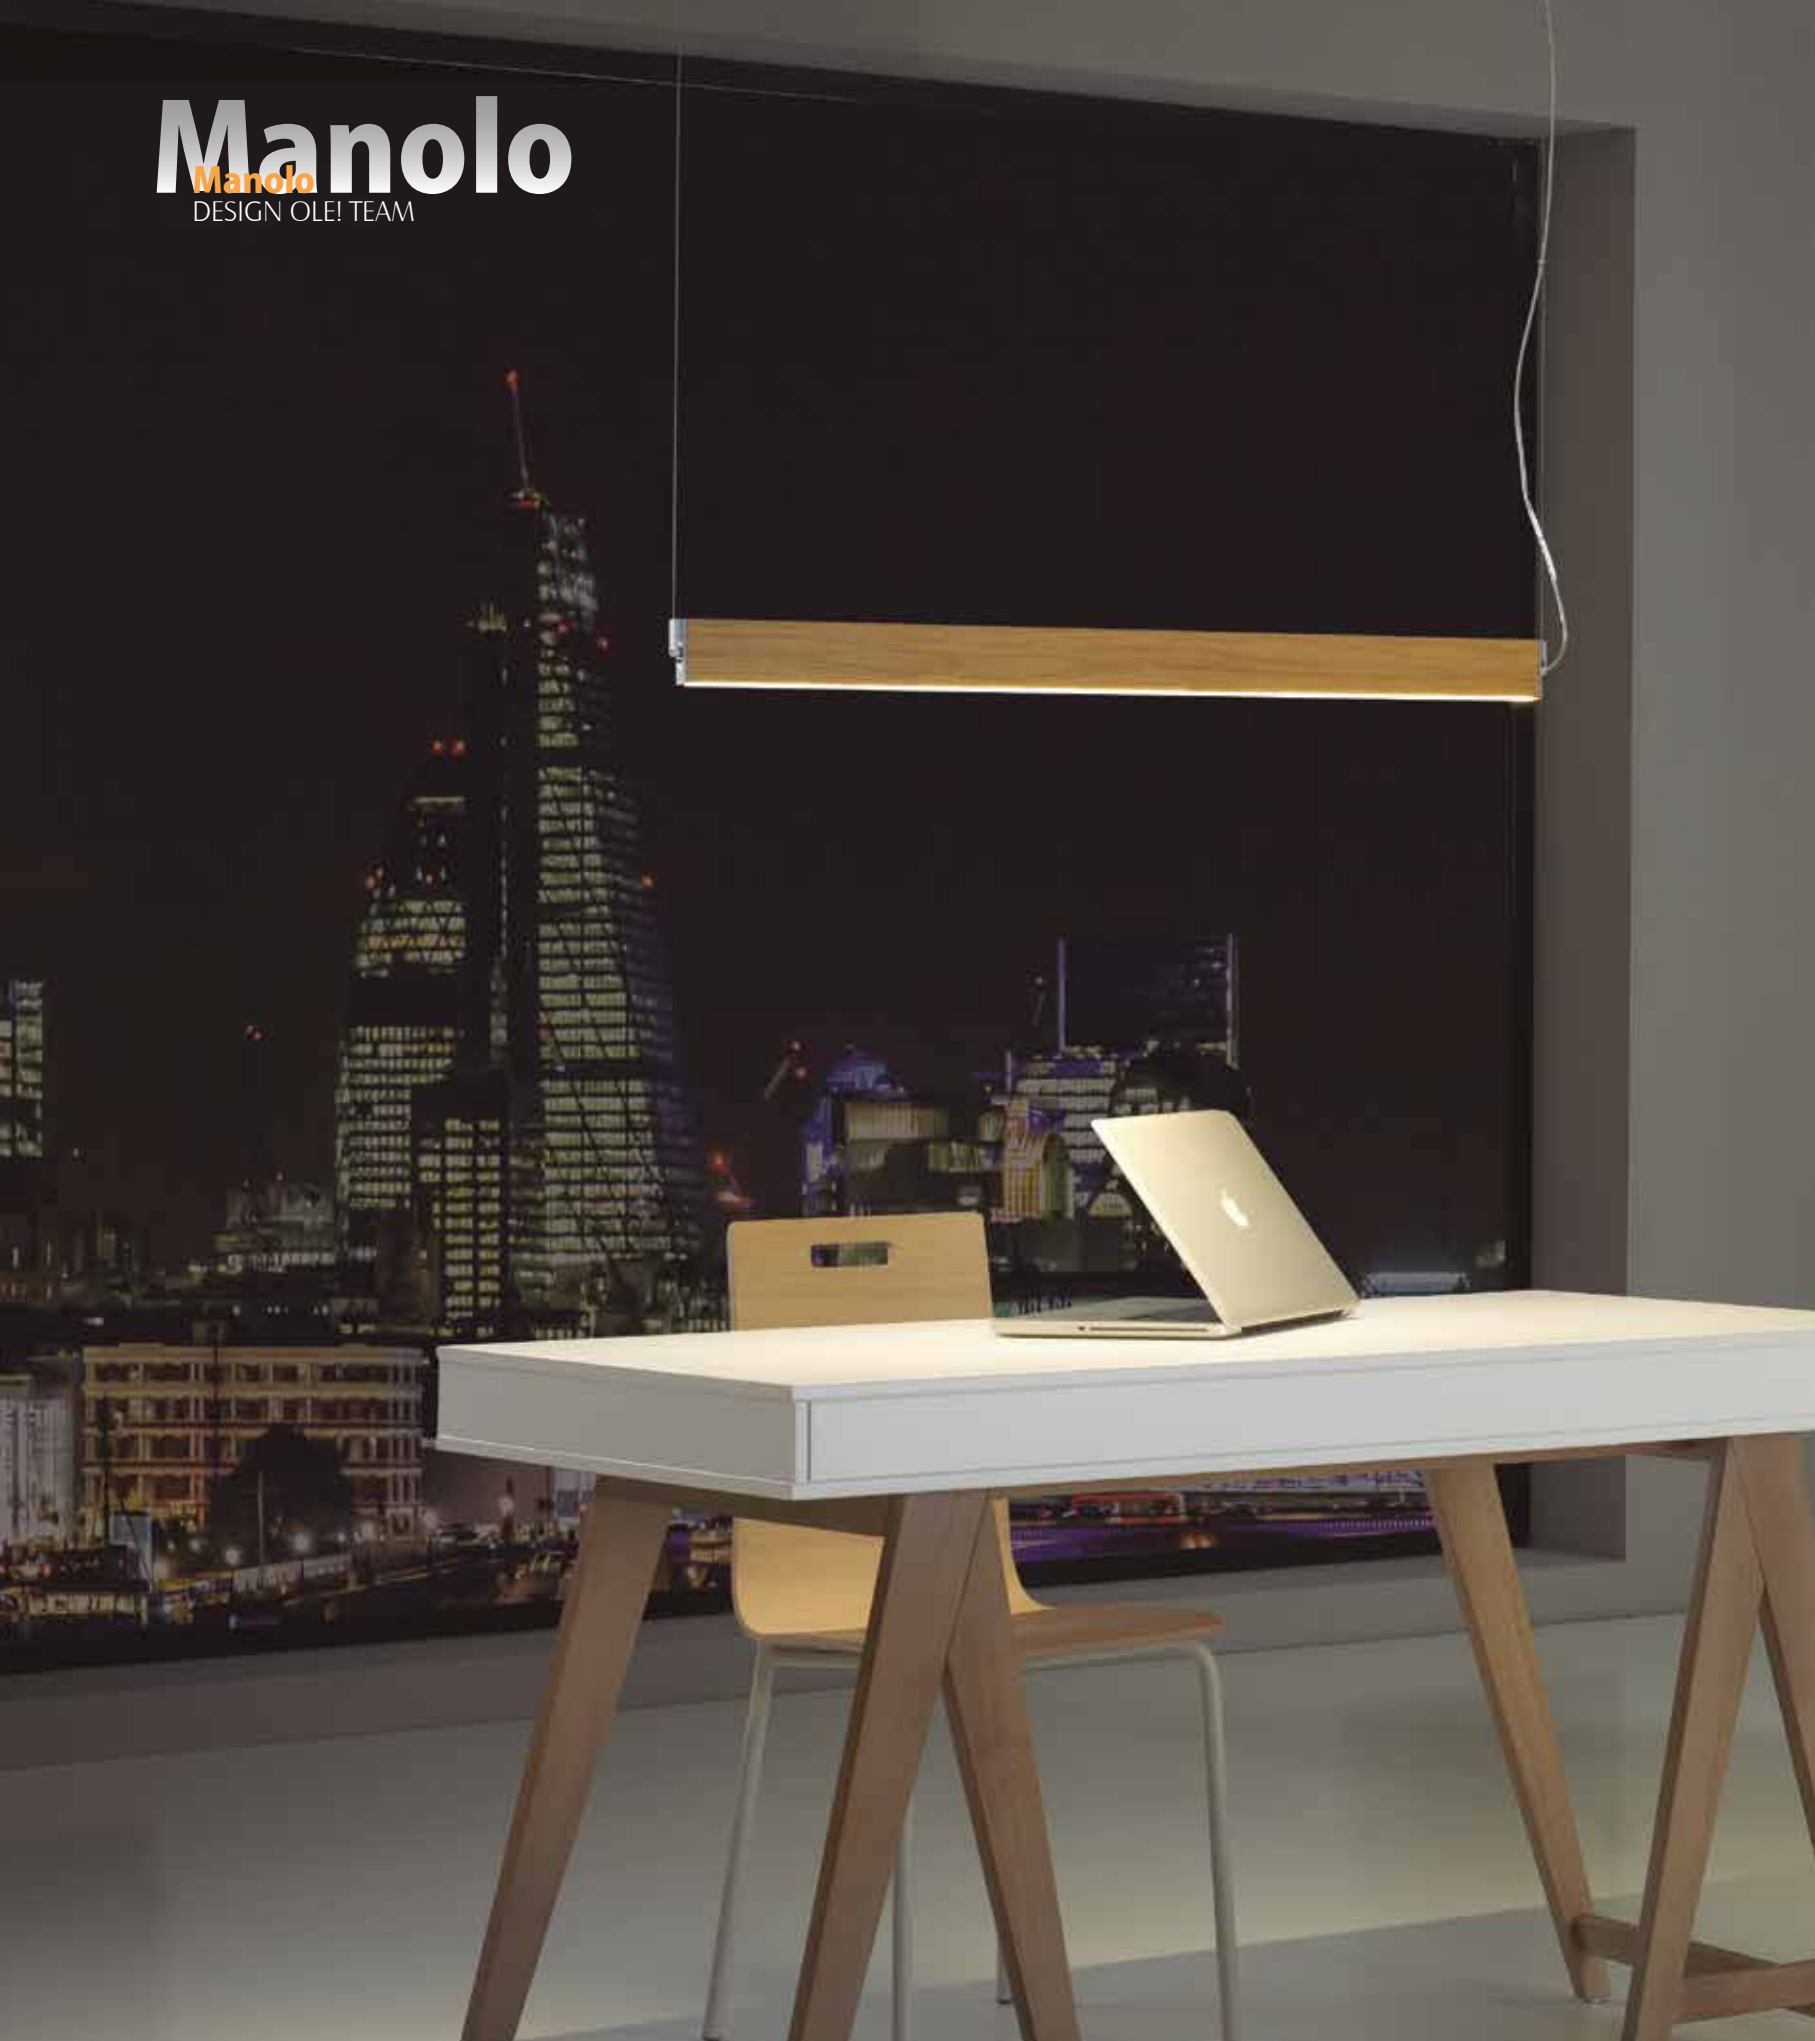

Manolo
DESIGN OLE! TEAM