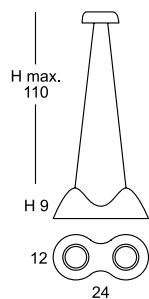

*18005

G9 2x28w DIRECT/LED
max.Ø1,8cm L:5cm.

EEL: **A++...C**

LED lamp recommended

* difusor cristal / glass diffuser

18006

GU-10 LED
Ø5cm. L:6cm.

EEL: **A++...A**