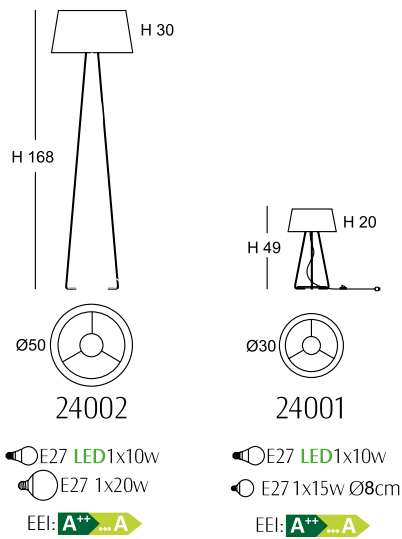

LÁMPARA DE PIE Y SOBREMESA.

Trenzado artesanal

FLOOR - TABLE LAMP.

With metal framework, textile cords

ACABADOS / FINISH

metal / metal

BT blanco texturado / white

cuerdas / cords

G gris / grey

BG beige / beige

RJ rojo / red

N negro / black

V verde / green

MO morado / purple

M marsala / marsala