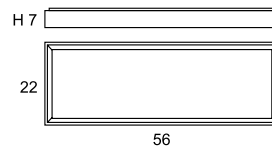

17017/RE

- E27 LED 4x6w Ø5cm
- E27 4x23w L:13cm
- 2G11 2x36w
- TC-L ● ● ●
- EEL: **A++...A**