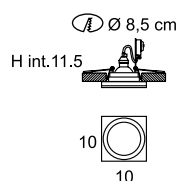

*1921

GU-10 1x50w $\varnothing$ 5cm.

DIRECT / LED

GU-10 1x75w $\varnothing$ 6,3cm.

DIRECT / LED

G5,3 1x50w $\varnothing$ 5cm.

12v / LED

EEL: **A++**...**C**

LED lamp recommended