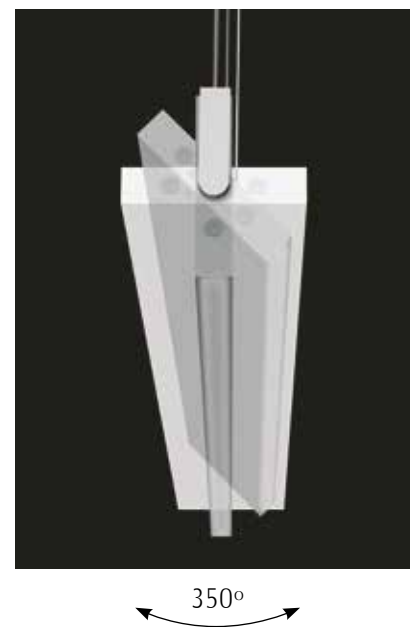

Manolo
Manolo

COLGANTE

Perfil de aluminio con difusor acrílico
Sistema de rotación 350°
Disponible en blanco mate o recubierto de madera de roble natural

SUSPENSION

Slim aluminium profile with satin acrylic diffuser
Rotating system 350° with bare hands. Fitting can be orientated and fixed any angle.
Available in matt white or with natural oak wooden veneer
LED PCB