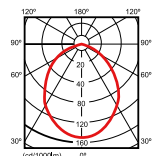

ACABADOS / FINISH

foco / spot

BM blanco mate / matt white

CU cuero / antique

C cromo / chrome

NS niquel sat. / satin nickel

WG wenge / wenge

PL plata / silver

.LDT
Ficheros fotométricos
Photometric files
www.olebyfm.com