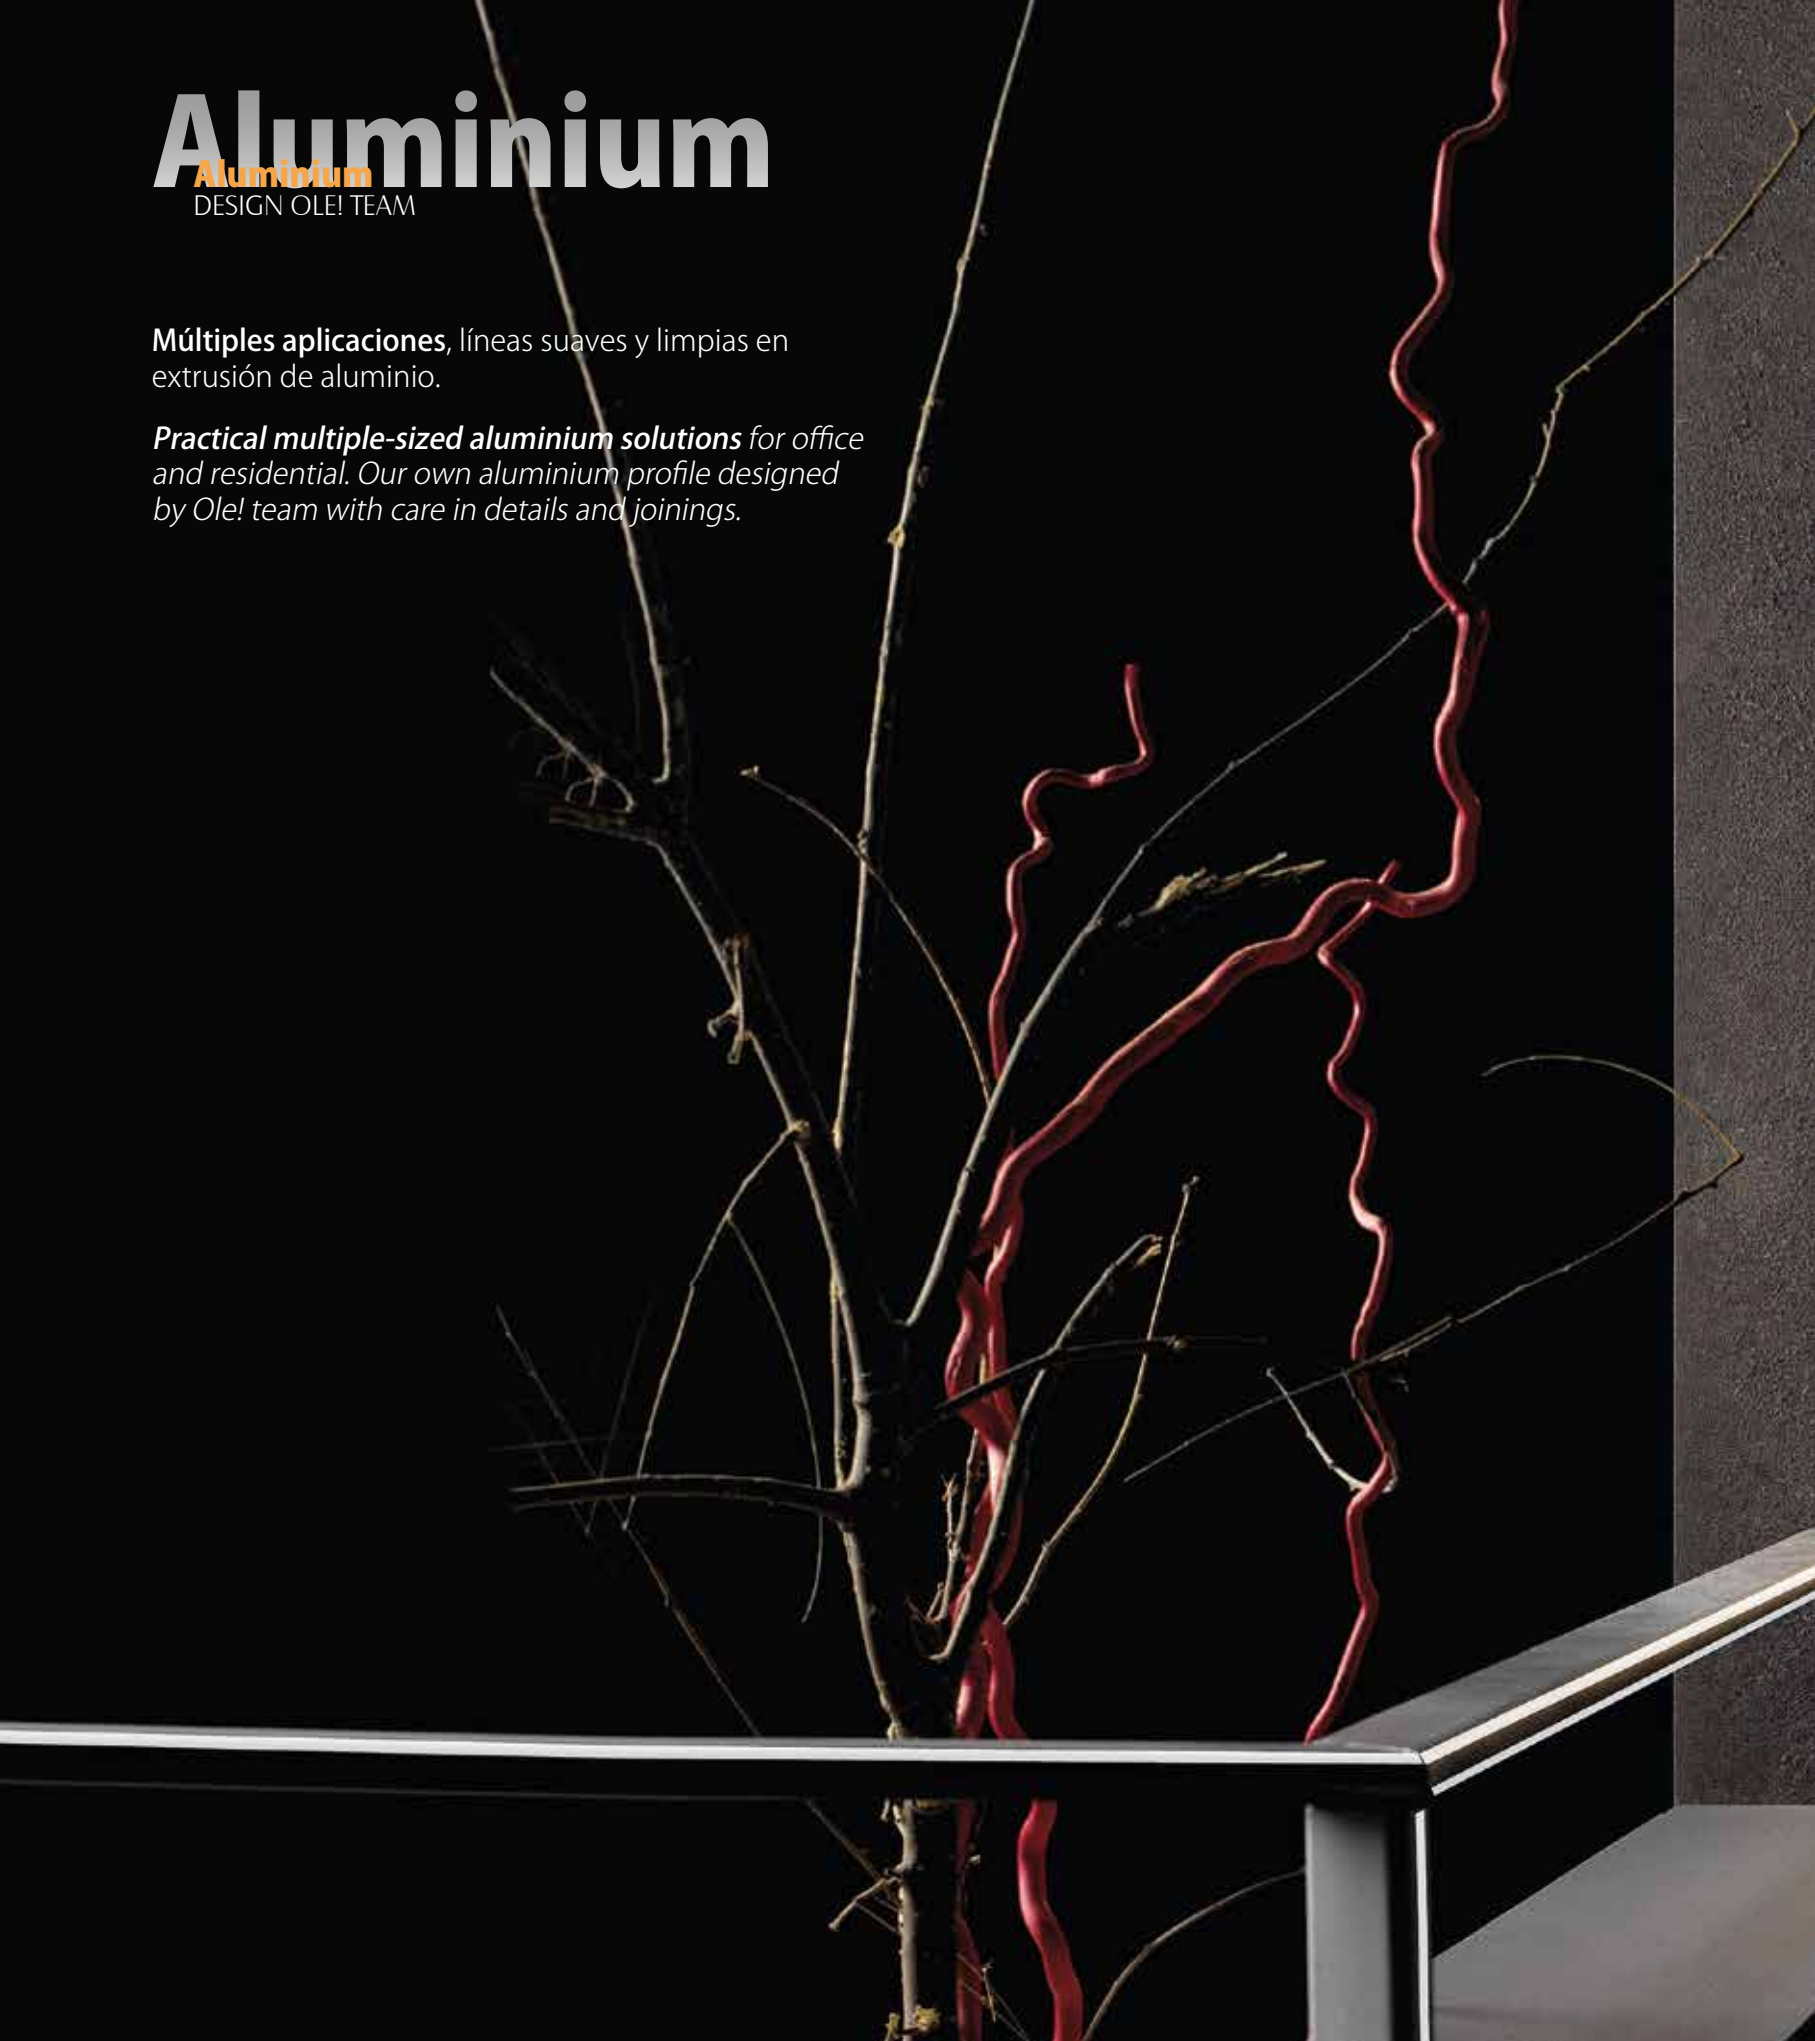

Aluminium
Aluminium

PLAFÓN.

Perfil de aluminio extrusionado.

SURFACE CEILING LIGHT.

Curved aluminium profile.

Satined glass or pmma diffuser, pending on model.

17019/R60

● E27 LED 4x6w Ø5cm