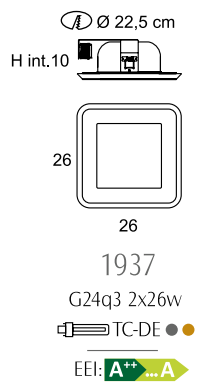

Artic

DESIGN OLE! TEAM

DOWNLIGHT.

Carátula metálica y difusor de metacrilato.
Fijaciones ocultas. IP43 ext.

RECESSED DOWNLIGHT.

Clean design without visible screws.
External IP43/IP20 behind ceiling. Decorative satin pmma on the edge with indirect light effect.