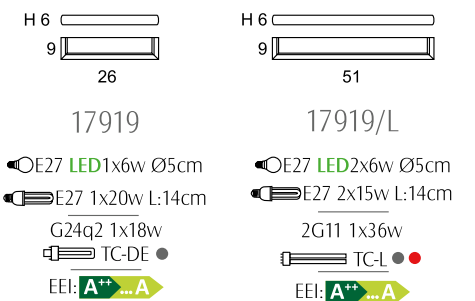

PLAFÓN - APLIQUE.

Perfil de aluminio extrusionado.

Apliques con difusor de cristal inferior y superior.

SURFACE CEILING LIGHT - WALL BRACKET.

Curved profile aluminum with satinated glass.

Wall brackets with double glass diffuser: top and bottom glass.

● NO dim ● dim 1-10v ● dim DALI ● dim PUSH

ACABADOS / FINISH

cristal / glass

ST satinado / satinated

metal / metal

BM blanco mate / matt white

AL aluminio / aluminium