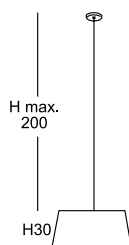

● E27 LED 1x10w Ø6cm
● E27 1x15w Ø8cm
EEL: **A+...A**

Ø50

24800/s50

● E27 LED 1x10w Ø6cm
● E27 1x20w
EEL: **A+...A**

LED lamp recommended

ACABADOS / FINISH

base / canopy

NS níquel sat./ satin nickel **BM** blanco mate / matt white