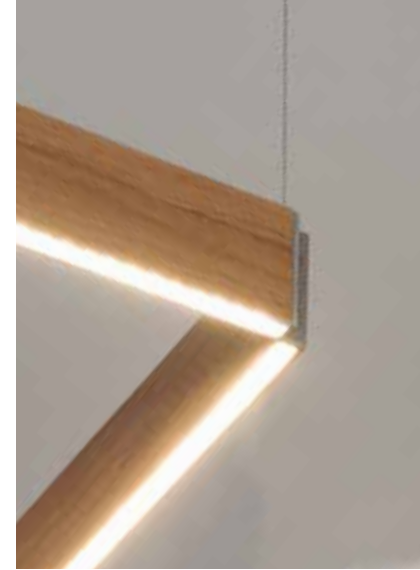

COLGANTE

Perfil de aluminio con difusor acrílico
Disponible en blanco mate o recubierto de madera de roble natural

SUSPENSION

Aluminium profile with satin acrylic diffuser
available in white or with natural oak wooden veneer
LED PCB

Difusor acrílico Acrylic diffuser