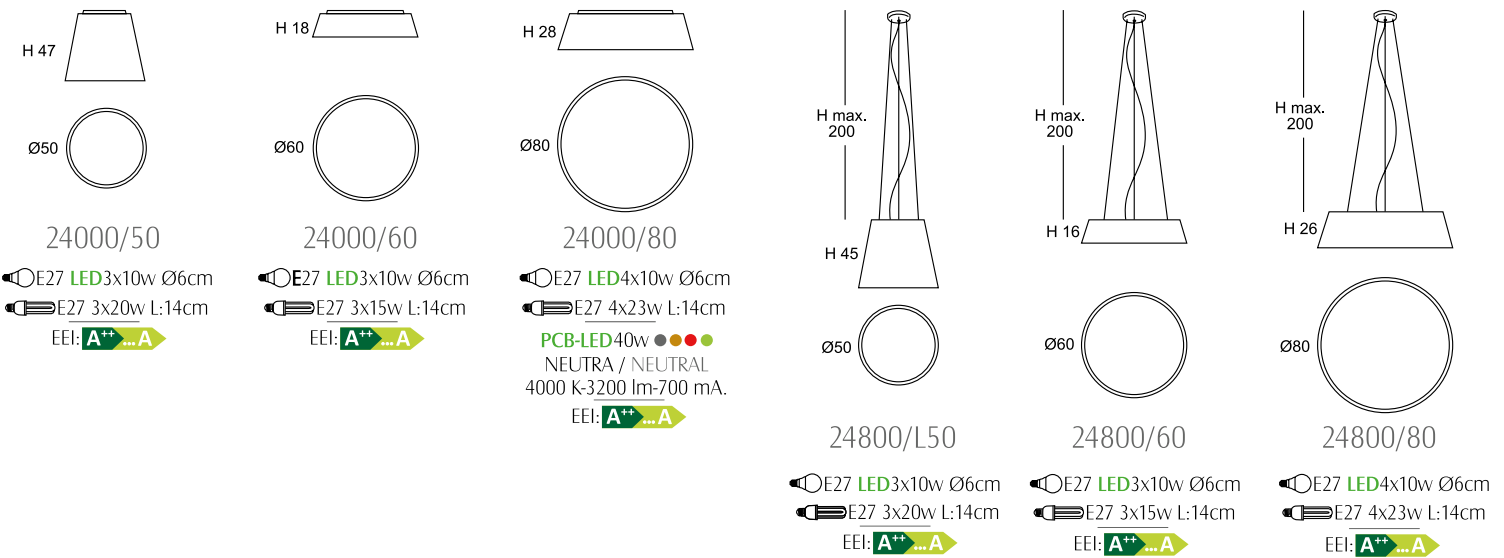

Proyectos: Consultar carta de colores.

CEILING LIGHT - SUSPENSION.

Surface fittings with metal framework, hand made textile cord lampshades and matt opal acrylic diffuser

Projects: check chart of multiple colors available.