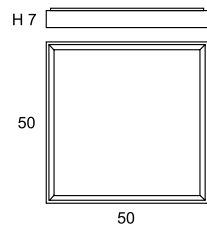

- E27 LED 2x6w Ø5cm
- E27 2x15w L:14cm
- G24q2 2x18w
- TC-DE ●
- EEL: **A++...A**

17017/50

- E27 LED 4x6w Ø5cm
- E27 4x23w L:17cm
- 2G11 4x36w
- TC-L ● ● ●
- PCB-LED 40w ● ● ● ●
- NEUTRA / NEUTRAL
- 4000 K-3200 lm-700 mA.
- EEL: **A++...A**