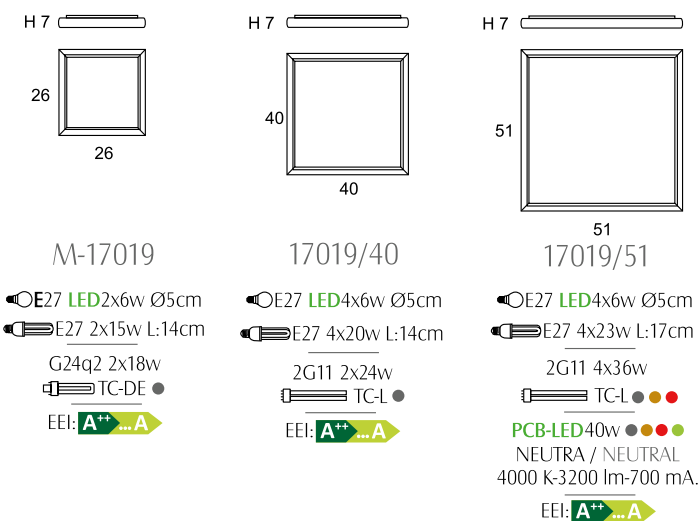

PLAFÓN - APLIQUE.

Perfil de aluminio extrusionado.

Apliques con difusor de cristal inferior y superior.

SURFACE CEILING LIGHT - WALL BRACKET.

Curved profile aluminum with satinated glass.

Wall brackets with double glass diffuser: top and bottom glass.

● NO dim ● dim 1-10v ● dim DALI ● dim PUSH

ACABADOS / FINISH

cristal / glass

ST satinado / satinated

metal / metal

BM blanco mate / matt white

AL aluminio / aluminium