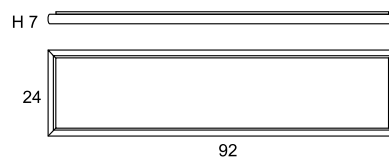

17019/R90

G5 2x39w

● T5 ● ● ● ●

EEL: **A++ ... A**