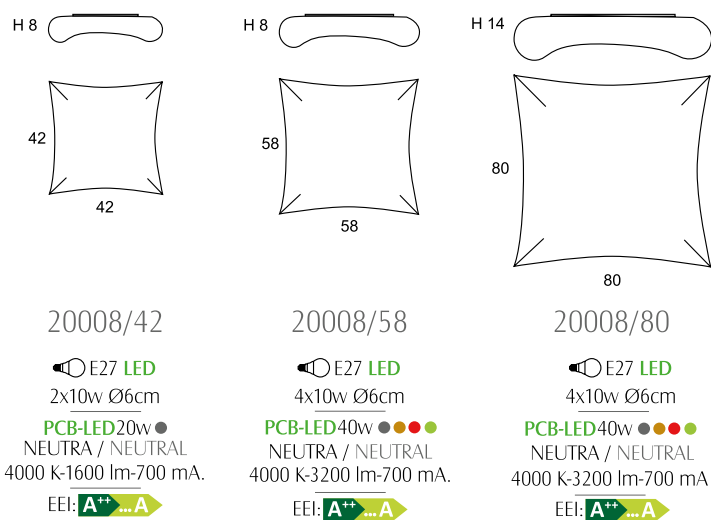

PLAFÓN-APLIQUE.

Estructura metálica recubierta de tela blanca elástica.

SURFACE LIGHT - WALL BRACKET.

Removable and washable stretching fabric.

Suitable for horizontal, vertical or sloping surfaces.

● NO dim ● dim 1-10v ● dim DALI ● dim PUSH

ACABADOS / FINISH

tela / fabric

☐ **BO** blanco óptico / optical white

Formas que evocan giros no poligonales que favorecen la singularidad de un habitat.

Ole! designers looked for a non-polygonal shape; the fabric itself bends harmoniously to soft the space around.