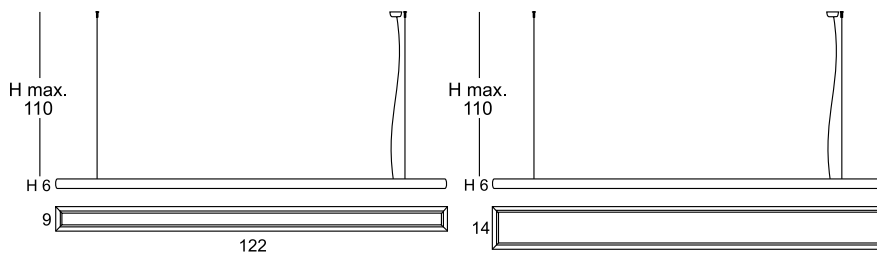

90019/R120-F1

G5 1x54w

EEL: A+...A

90019/R120-F2

G5 2x54w

EEL: A+...A

● NO dim ● dim 1-10v ● dim DALI ● dim PUSH

ACABADOS / FINISH

metacrilato / pmma

ST satinado / satinated

metal / metal

BM blanco mate / matt white

AL aluminio / aluminium