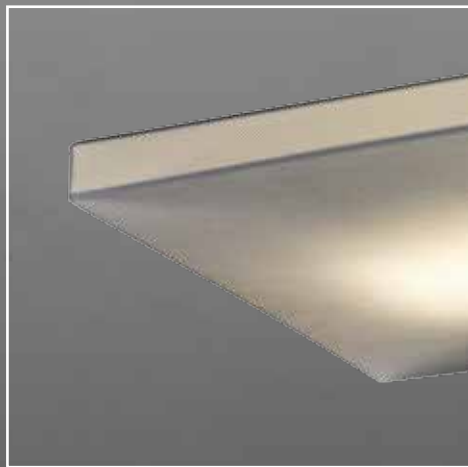

Block
Block

PLAFÓN.

Estructura metálica recubierta de tela blanca elástica.

SURFACE LIGHT.

Removable and washable stretching fabric.

Suitable for horizontal, vertical or sloping surfaces.

PCB-LED40w ●●●● NEUTRA / NEUTRAL
4000 K-3200 lm-700 mA. EEL: **A++...A**

PLAFÓN - APLIQUE.

Estructura metálica recubierta de tela elástica.

SURFACE LIGHT.

Removable and washable stretching fabric.

Suitable for horizontal, vertical or sloping surfaces.

20010/30

● E27 LED
2x10w Ø6cm