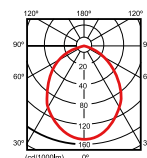

$\varnothing$ 8,5 cm

H int. 11.5

10
10

1922

GU-10 1x50w $\varnothing$ 5cm.

DIRECT / LED

GU-10 1x75w $\varnothing$ 6,3cm.

DIRECT / LED

G5,3 1x50w $\varnothing$ 5cm.

12v / LED

EEL: **A+** ... **C**

LED lamp recommended

DIRECT

IP 20
IP 43

LED

ACABADOS / FINISH

crystal / glass

ST satinado / satinated

carátula / frame

BM blanco mate / matt white

NS níquel sat. / satin nickel

.LDT

Ficheros fotométricos
Photometric files
www.olebyfm.com