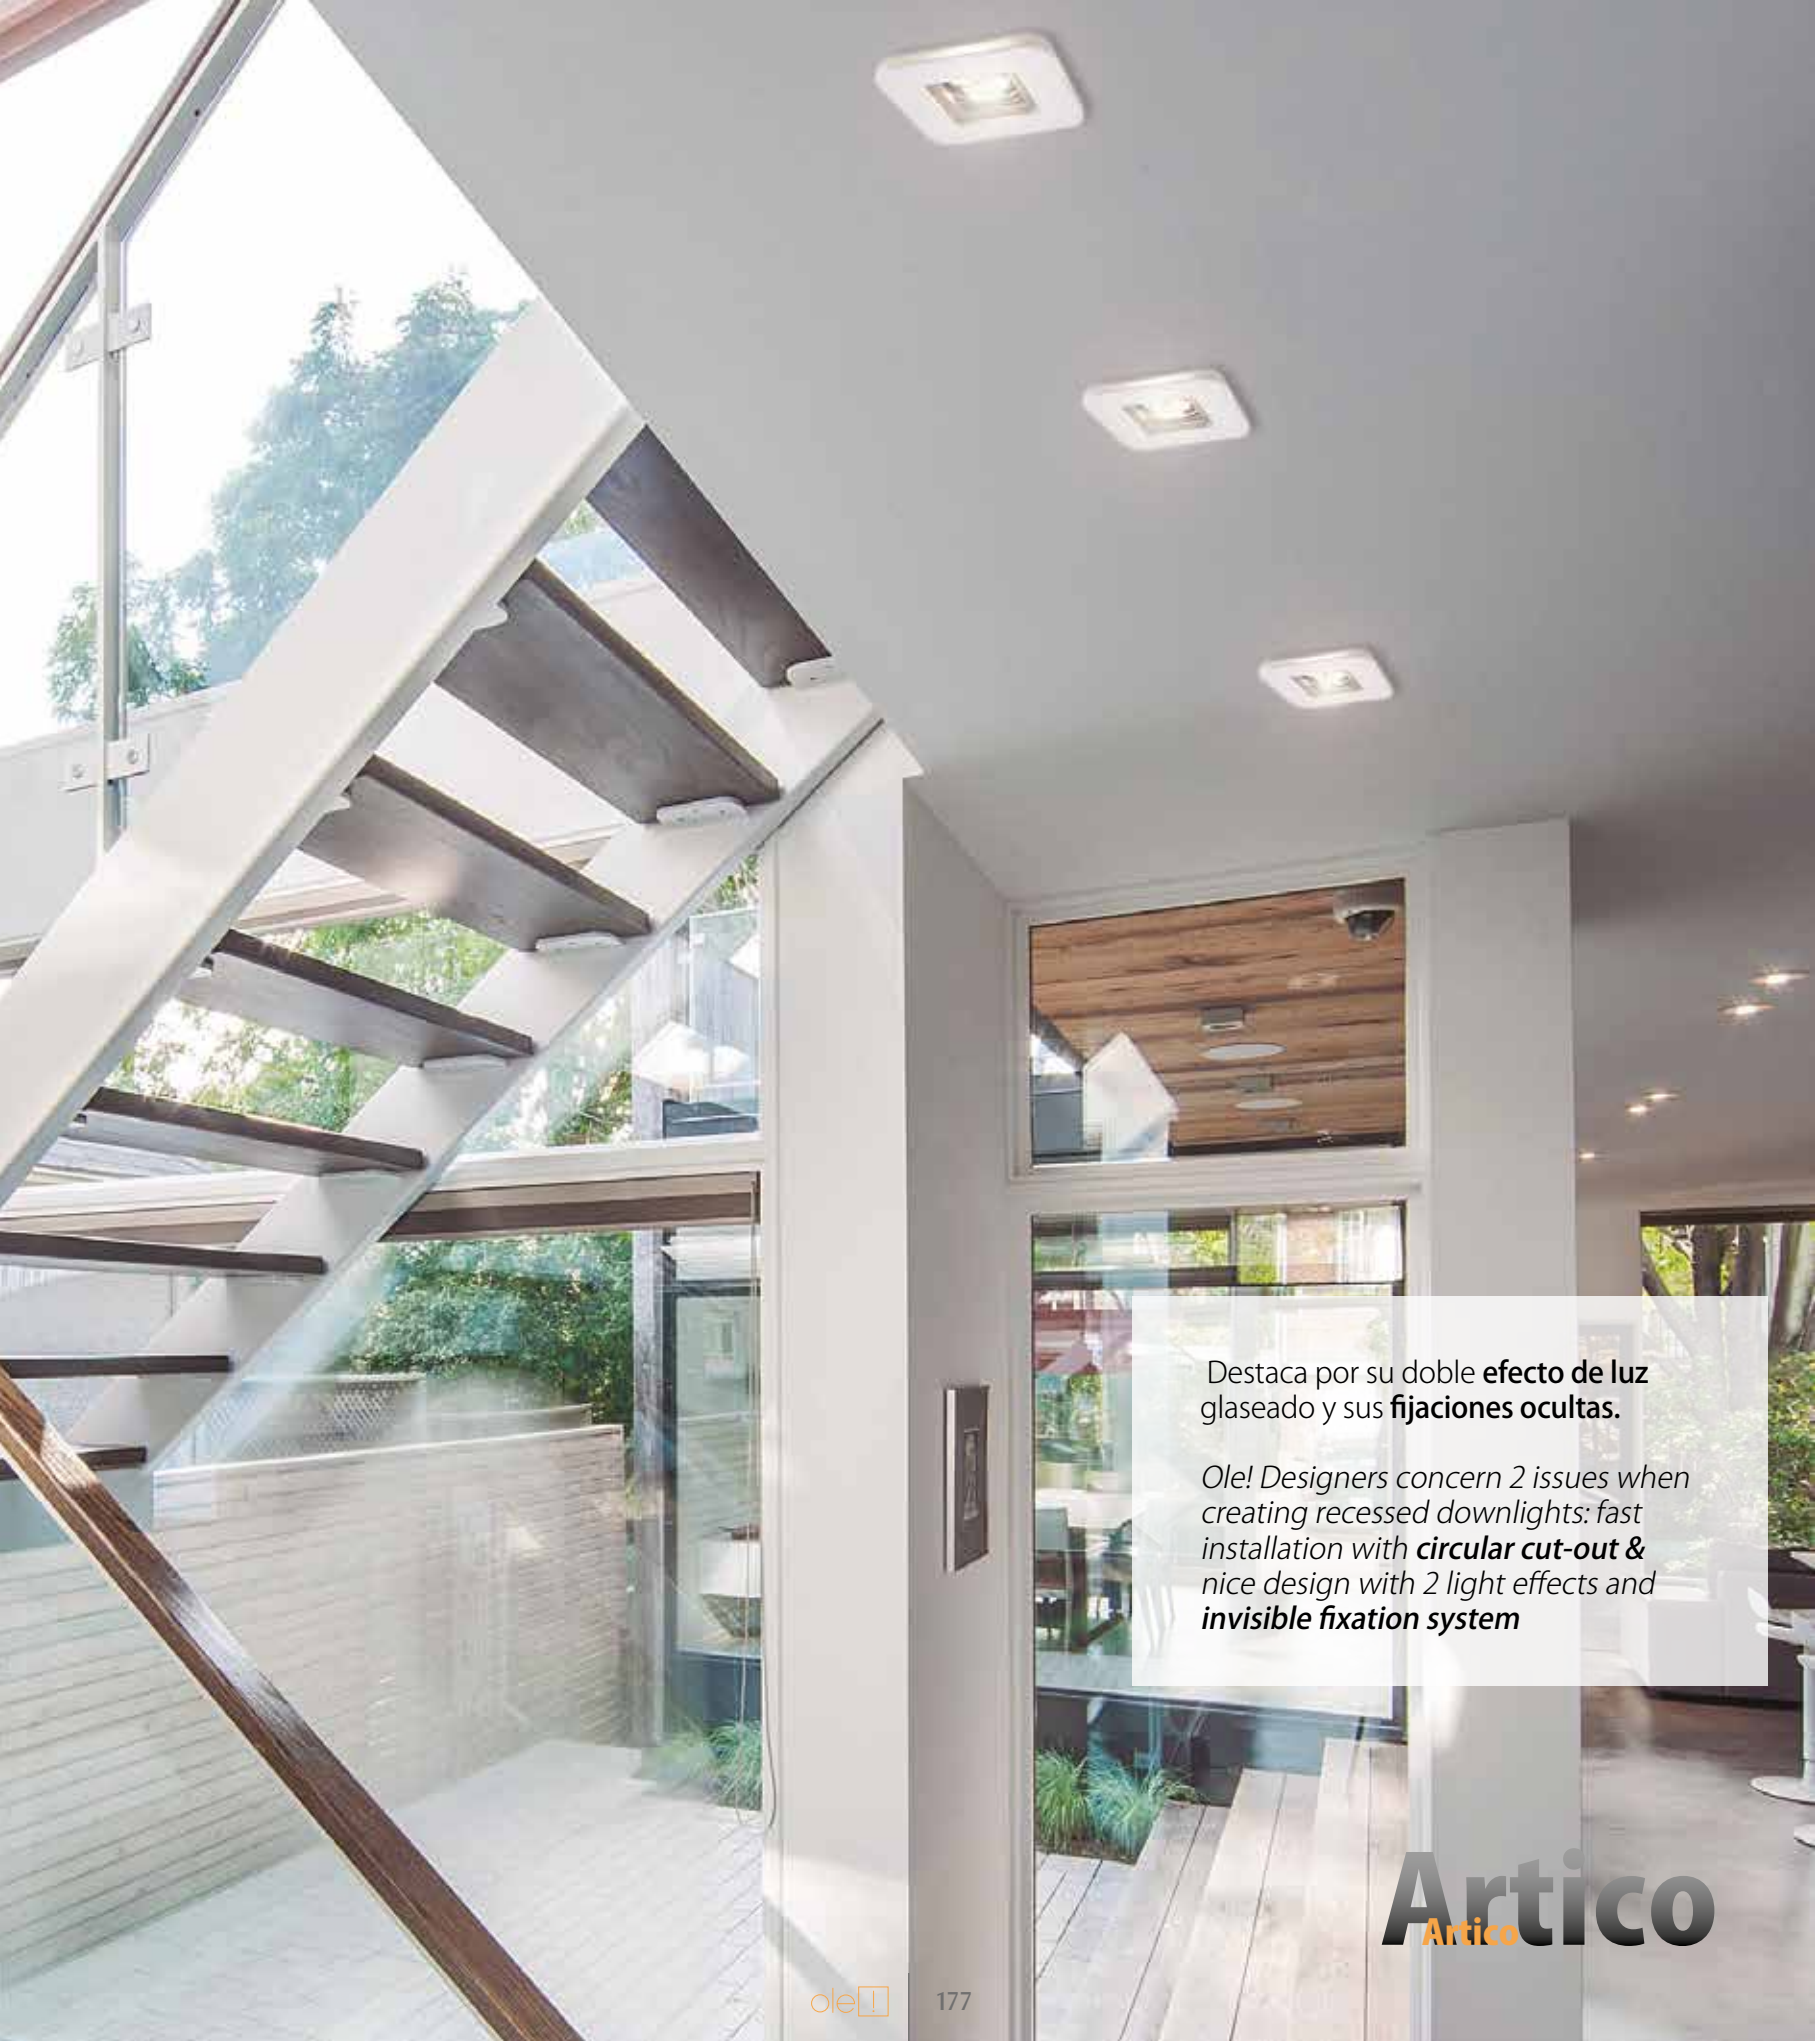

Destaca por su doble **efecto de luz** glaseado y sus **fijaciones ocultas**.

*Ole! Designers concern 2 issues when creating recessed downlights: fast installation with **circular cut-out & nice design with 2 light effects and invisible fixation system***

Artico
Artico